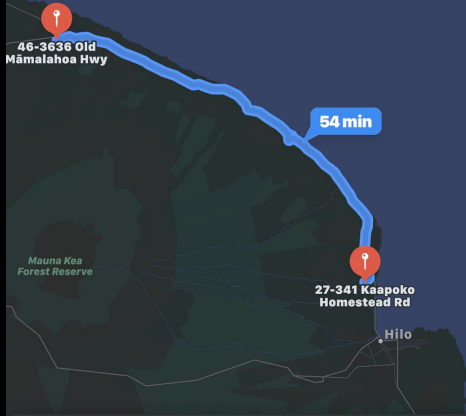

TAKE ME HERE

EXPLORE

FARM TRAILS

FARMER'S MARKETS

EVENTS

11:10

HI Farm Trails

Location Services is off

Directions end at closest road to destination.

To 46-3636 Old Māmalahoa Hwy

From 27-341 Kaapoko Homestead Rd

54 min

38 mi · Hawaii Belt Rd

Fastest route

Drive

Walk