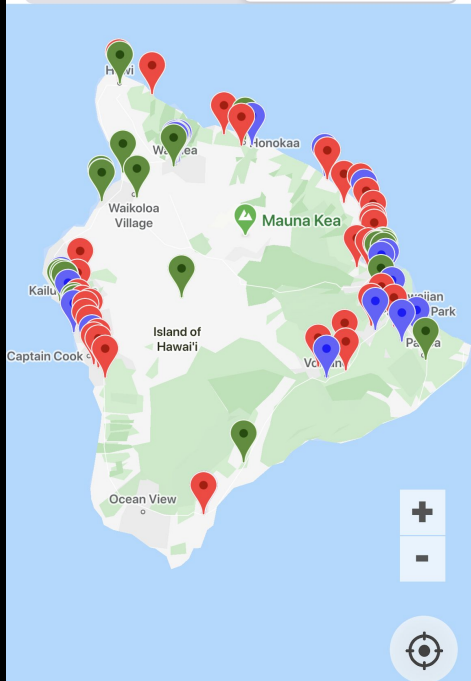

Hala Tree Coffee

55.9 miles away

Māla Kalu'ulu Coope... 56.2 miles away

EXPLORE

FARM TRAILS

FARMER'S MARKETS

EVENTS

11:09

EXPLORE

57 Type to search more...

LIST

MAP

Google

11:10

FARM DETAILS

Honoka'a Chocolate Co at Kahi Ola Mau Farm

- Price: \$40

- Shop

- Tours

- Parking

- Umbrellas

<http://hichocolatefarm.com/>

CONTACT US

45-3584 Old Mamalahoa Highway, Honokaa, HI 96727

Directions end at closest road to destination.

To 46-3636 Old Māmalahoa Hwy

From 27-341 Kaapoko Homestead Rd

54 min

38 mi · Hawaii Belt Rd

Fastest route

Drive

Walk